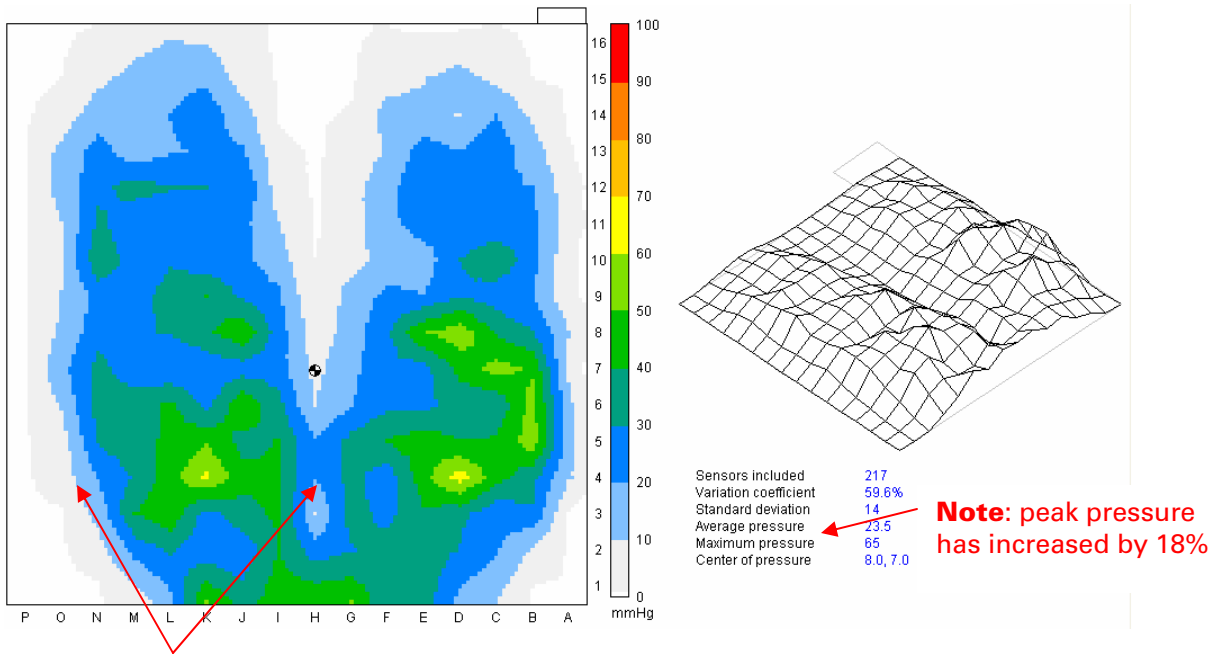

Able bodied person on Evolution PSV™ with wedge

Note: Pressure tolerant thighs are loaded.

Able bodied person on Evolution PSV™ without wedge

Note: Increased pressure under pressure sensitive ischial tuberosities