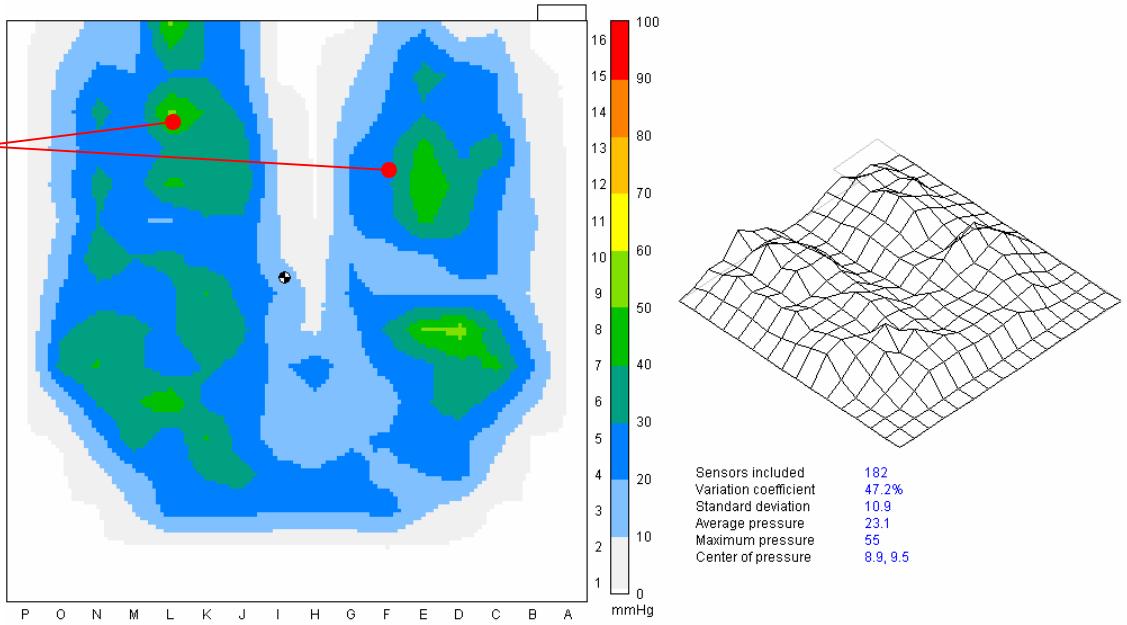

Able bodied person on Evolution PSV™ with wedge

Note: Pressure tolerant thighs are loaded.

Able bodied person on Evolution PSV™ without wedge

Note: Increased pressure under pressure sensitive ischial tuberosities