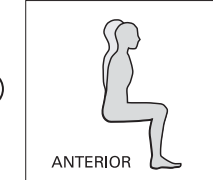

##### Upper Pin Bars

Lower Pin Bars

NEUTRAL

POSTERIOR

POSTERIOR

ANTERIOR

NEUTRAL

POSTERIOR

Front of Chair →

Users and caregivers value the Evolution Back's comfort and effective support. Sleek and strong. Lightweight and user friendly.

4000 1st Avenue South  
Seattle, WA 98134  
Phone: (800) 827-4548  
Fax: (206) 343-5795  
Toll Free Fax: (800) 363-7739  
www.varilite.com