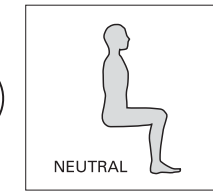

Evolution Back™

The back system of choice for wheelchair users with moderate to maximum support needs.

BACK SYSTEMS

Evolution Back™

Pin bars for VARILITE Evolution Back systems are available in regular or extended lengths. Extended pin bars allow for even greater seat depth and angle adjustability. Extended pin bars are standard with the Evolution Back Deep and optional on Evolution Back regular and tall sizes.

Therapists recommend the Evolution Back because it is easy to mount and remove with one hand, even for the user without fine motor skills. The system is lightweight to conserve energy expenditure for the client who manually propels. Mounting hardware, which comes pre-installed, provides a wide range of lateral, seat-to-back angle, and seat-depth adjustment.

Now Featuring Metal Hardware!

Upper Pin Bars

Evolution Back

Upper Pin Bars

Lower Pin Bars

NEUTRAL

POSTERIOR

POSTERIOR

ANTERIOR

NEUTRAL

POSTERIOR

Front of Chair →

Users and caregivers value the Evolution Back's comfort and effective support. Sleek and strong. Lightweight and user friendly.

4000 1st Avenue South
Seattle, WA 98134
Phone: (800) 827-4548
Fax: (206) 343-5795
Toll Free Fax: (800) 363-7739
www.varilite.com

Authorized EU Representative:
Cascade Designs, Limited
Dwyer Road, Midleton, Co. Cork
Republic of Ireland

© 2005 Cascade Designs, Inc.