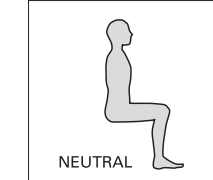

##### Upper Pin Bars

Lower Pin Bars

NEUTRAL

POSTERIOR

POSTERIOR

ANTERIOR

NEUTRAL

POSTERIOR

Front of Chair →

Users and caregivers value the Evolution Back's comfort and effective support. Sleek and strong. Lightweight and user friendly.

4000 1st Avenue South  
Seattle, WA 98134  
Phone: (800) 827-4548  
Fax: (206) 343-5795  
Toll Free Fax: (800) 363-7739  
www.varilite.com